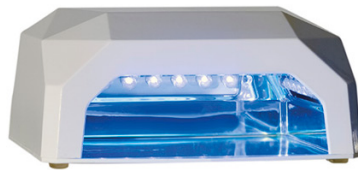

Hairdresser Accessories - DUNE 90

LUMEN

led + UV nails professional 19 watt neon lamp light catalyst

DUNE 90

✉ bbazar@globelife.com
☎ +39 0331 1706328
🌐 www.globelife.com/dune90/

LUMEN

led + UV nails professional 19 watt neon lamp light catalyst

For all types of UV Gel and gels. Catalyst combined technology LED lamp/CCLF (cold catod fluorescent lamp) uses dual led technology and CCLF. Is able to catalyze all kinds of gel for reconstruction with gels in seconds. Consumes only 12 Watts and its fittings are of unlimited duration. The combined action between led and UV bulb makes the spiral increases and homogeneous and total lumens LED curing function + NEON.